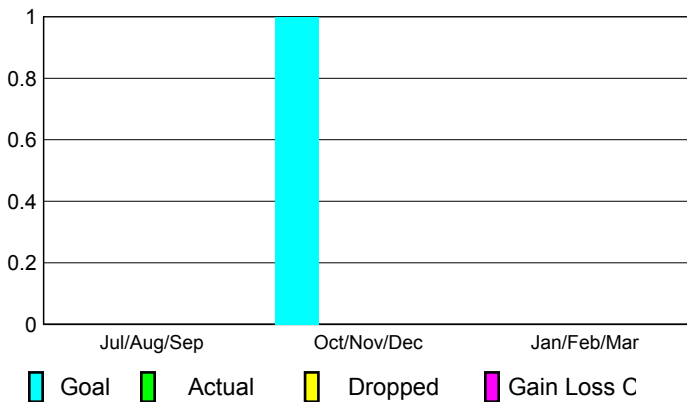

2008-2009 GMT Quarterly Report for District (or Undistricted) **District LC 8**

GMT: **Mr. Edison Karnopp**

Location: **BRAZIL**

GMT CA: **3**

CLUBS

Club Results 2008-2009

Clubs 2007-2008

Month	New Club Goal	Actual New Clubs	Actual Dropped Clubs	Gain/Loss of Clubs	Gain/Loss of Clubs
Jul/Aug/Sep	0	0	0	0	0
Oct/Nov/Dec	1	0	0	0	0
Jan/Feb/Mar	0	0	0	0	1
Totals	1	0	0	0	1

Club Results 2008-2009

Goal, New, Dropped, Gain/Loss

MEMBERSHIP

Membership Results 2008-2009

Membership 2007-2008

Month	Net Memb Goal	Actual New Memb	Actual Dropped Memb	Gain/Loss of Memb	Gain/Loss of Memb
Jul/Aug/Sep	0	28	-40	-12	-9
Oct/Nov/Dec	26	58	-54	4	9
Jan/Feb/Mar	0	90	-43	47	7
Totals	26	176	-137	39	7