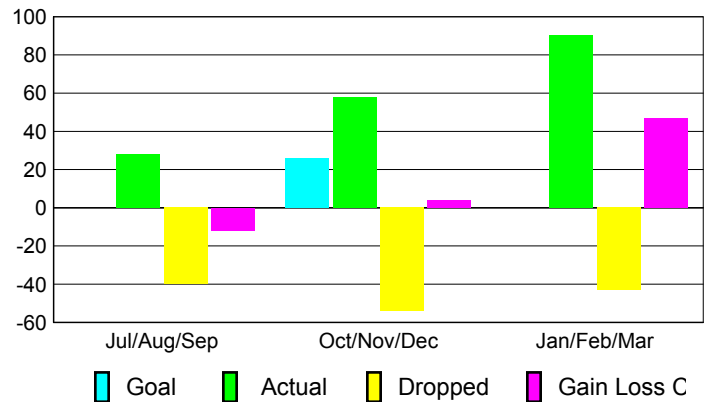

Club Results 2008-2009

Goal, New, Dropped, Gain/Loss

MEMBERSHIP

Membership Results 2008-2009

Membership 2007-2008

Month	Net Memb Goal	Actual New Memb	Actual Dropped Memb	Gain/Loss of Memb	Gain/Loss of Memb
Jul/Aug/Sep	0	28	-40	-12	-9
Oct/Nov/Dec	26	58	-54	4	9
Jan/Feb/Mar	0	90	-43	47	7
Totals	26	176	-137	39	7

Membership Results 2008-2009

Goal, New, Dropped, Gain/Loss

Comparison of Club Gain/Loss

Current Year Compared to the Previous Year

Comparison of Membership Gain/Loss

Current Year Compared to the Previous Year