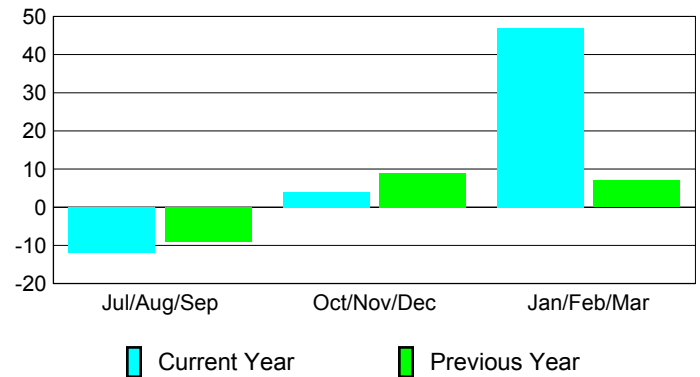

Club Results 2008-2009

Goal, New, Dropped, Gain/Loss

MEMBERSHIP

Membership Results 2008-2009

Membership 2007-2008

Month	Net Memb Goal	Actual New Memb	Actual Dropped Memb	Gain/Loss of Memb	Gain/Loss of Memb
Jul/Aug/Sep	0	28	-40	-12	-9
Oct/Nov/Dec	26	58	-54	4	9
Jan/Feb/Mar	0	90	-43	47	7
Totals	26	176	-137	39	7

Membership Results 2008-2009

Goal, New, Dropped, Gain/Loss

Comparison of Club Gain/Loss

Current Year Compared to the Previous Year

Comparison of Membership Gain/Loss

Current Year Compared to the Previous Year

YTD Status Quo Clubs 2008-2009

Status Quo Clubs Compared to Status Quo Members

Gender Comparison 2008-2009